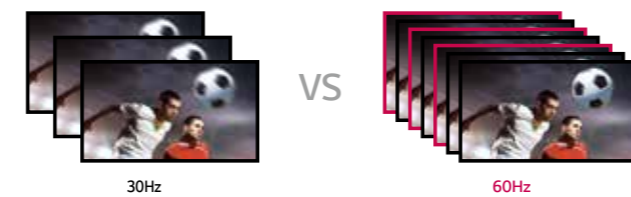

55LV75A-7B.APD
/55LV77A-7B.APD
Bezel to Bezel
3.5mm
2.25mm (Left/Top)
1.25mm (Right/Bottom)

Higher Brightness Uniformity

Brightness uniformity 90% ensures high-quality image delivered across displays.

Evolved Daisy-Chain Performance

DisplayPort 1.2 connectors enable UHD content playback on 4K Video Wall in 2x2 displays. (available on 55LV75A-7B.APD/55LV77A-7B.APD)

Vivid Imagery Viewing

TruMotion™ 60Hz Refresh Rate drastically reduces motion blur and judder ensuring vivid image details.