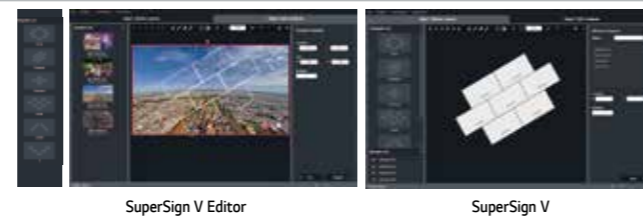

DisplayPort 1.2 connectors enable UHD content playback on 4K Video Wall in 2x2 displays. (available on 55LV75A-7B.APD/55LV77A-7B.APD)

Vivid Imagery Viewing

TruMotion™ 60Hz Refresh Rate drastically reduces motion blur and judder ensuring vivid image details.

DIMENSION (unit : mm)

SOFTWARE

SuperSign V for Dynamic Layout

- Use given templates to configure video wall layout easily
- Rotate, cut and edit content according to a defined layout
- Flexible content editing in various layouts is viable
- Scheduled-based content playback based on time and day
- Distribute content to media players as well