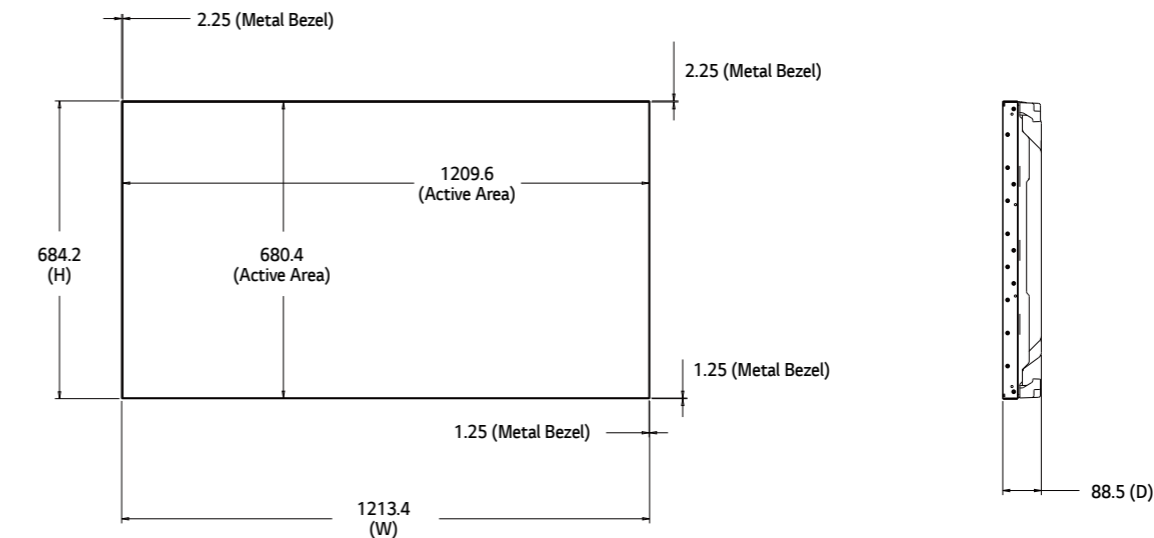

55LV75A-7B.APD
/55LV77A-7B.APD
Bezel to Bezel
3.5mm
2.25mm (Left/Top)
1.25mm (Right/Bottom)

Higher Brightness Uniformity

Brightness uniformity 90% ensures high-quality image delivered across displays.

Evolved Daisy-Chain Performance

DisplayPort 1.2 connectors enable UHD content playback on 4K Video Wall in 2x2 displays. (available on 55LV75A-7B.APD/55LV77A-7B.APD)

Vivid Imagery Viewing

TruMotion™ 60Hz Refresh Rate drastically reduces motion blur and judder ensuring vivid image details.

DIMENSION (unit : mm)

SOFTWARE

SuperSign V for Dynamic Layout

- Use given templates to configure video wall layout easily
- Rotate, cut and edit content according to a defined layout
- Flexible content editing in various layouts is viable
- Scheduled-based content playback based on time and day
- Distribute content to media players as well