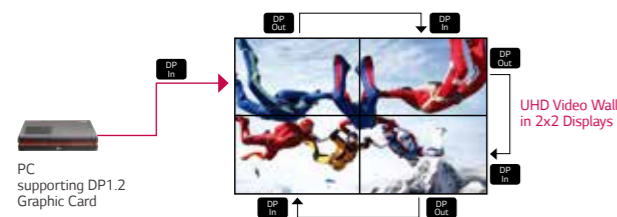

Interfaces
RGB in, HDMI in, DVI in, DP in/out,
RS232C in/out, RJ45, USB

DISPLAY

Super Narrow Bezel

47" super narrow bezel 4.9mm and 55" super narrow bezel 3.5mm video wall displays create visually stunning digital wall that is easily installed, maintained and managed.

55LV75A-7B.APD
/55LV77A-7B.APD
Bezel to Bezel
3.5mm
2.25mm (Left/Top)
1.25mm (Right/Bottom)

Higher Brightness Uniformity

Brightness uniformity 90% ensures high-quality image delivered across displays.

Evolved Daisy-Chain Performance

DisplayPort 1.2 connectors enable UHD content playback on 4K Video Wall in 2x2 displays. (available on 55LV75A-7B.APD/55LV77A-7B.APD)

Vivid Imagery Viewing

TruMotion™ 60Hz Refresh Rate drastically reduces motion blur and judder ensuring vivid image details.

DIMENSION (unit : mm)

SOFTWARE

SuperSign V for Dynamic Layout

- Use given templates to configure video wall layout easily
- Rotate, cut and edit content according to a defined layout
- Flexible content editing in various layouts is viable
- Scheduled-based content playback based on time and day
- Distribute content to media players as well