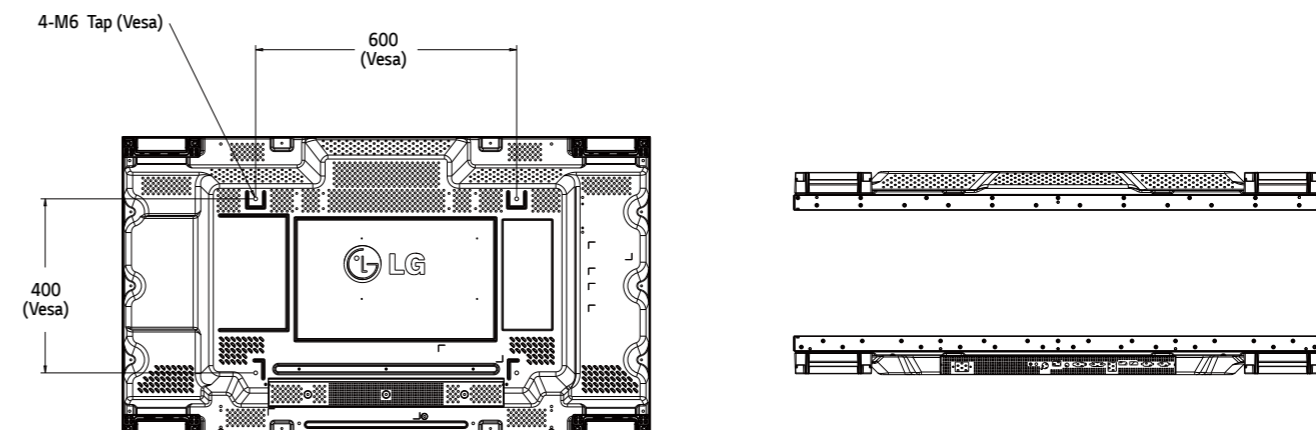

55LV75A-7B.APD
/55LV77A-7B.APD
Bezel to Bezel
3.5mm
2.25mm (Left/Top)
1.25mm (Right/Bottom)

Higher Brightness Uniformity

Brightness uniformity 90% ensures high-quality image delivered across displays.

Evolved Daisy-Chain Performance

DisplayPort 1.2 connectors enable UHD content playback on 4K Video Wall in 2x2 displays. (available on 55LV75A-7B.APD/55LV77A-7B.APD)

Vivid Imagery Viewing

TruMotion™ 60Hz Refresh Rate drastically reduces motion blur and judder ensuring vivid image details.

DIMENSION (unit : mm)

SOFTWARE

SuperSign V for Dynamic Layout

- Use given templates to configure video wall layout easily
- Rotate, cut and edit content according to a defined layout
- Flexible content editing in various layouts is viable
- Scheduled-based content playback based on time and day
- Distribute content to media players as well